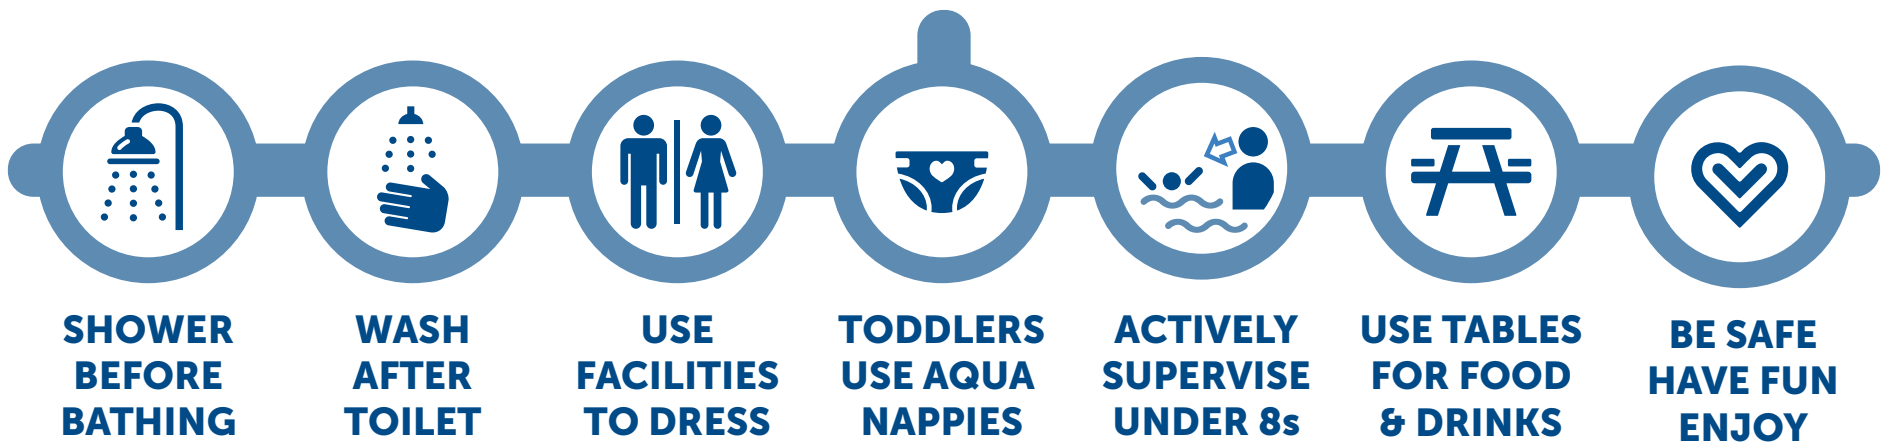

POOL RULES

BY ENTERING THIS FACILITY YOU MUST FOLLOW THESE RULES & ANY INSTRUCTIONS FROM FACILITY STAFF

YES

SWIMWEAR ALLOWED

STANDARD SWIM WEAR

AQUA TOPS / BOTTOMS

removal of jewellery is recommended

NO

pools may be **closed** at any time for safety reasons

vacate pools **15 minutes before** closure time

mobility facilities are for those who genuinely require them

chlorine resistant swim wear recommended

do not enter any pool for at least **14 days after** having diarrhoea

regular water intake strongly recommended due to pool temperatures

staff

reserve the right to refuse entry or to ask you to leave at any time